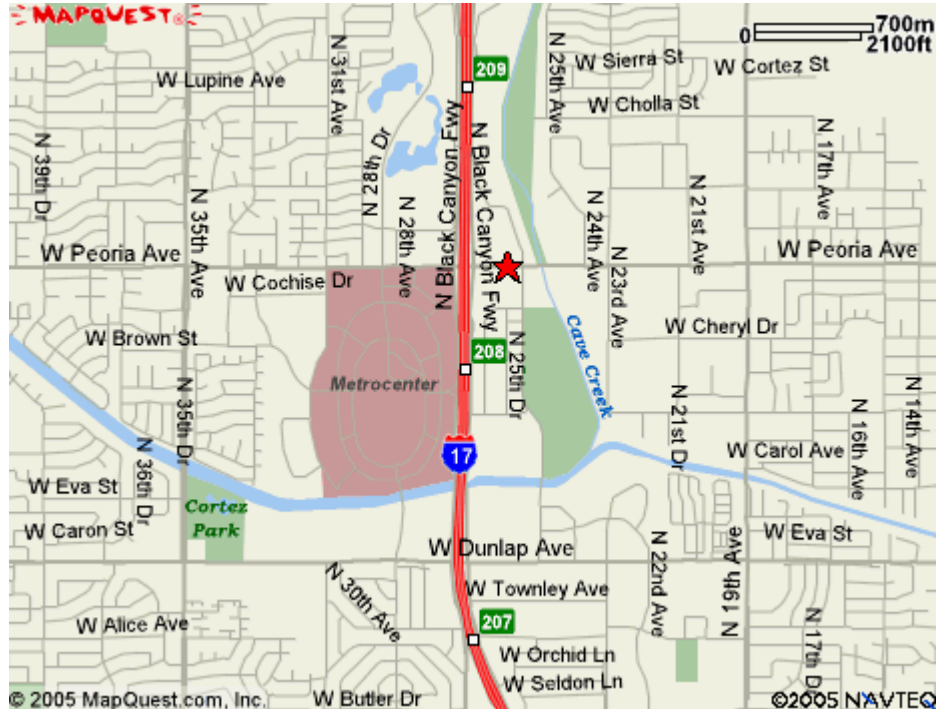

Here are some nearby restaurants in addition to the Hotel's restaurant:

El Paso Bar-B-Que Company

Location: Nearby - 4303 W Peoria Avenue

Serves: Lunch | Dinner

TGI Friday's

Location: Nearby - 11025 N Black Canyon Highway

Serves: Lunch | Dinner

Pappadeaux Seafood Kitchen

Location: Nearby - 11051 N Black Canyon Highway

Serves: Lunch | Dinner

Mimi's Cafe

Location: Nearby - 10214 N Metro Parkway West

Serves: Breakfast | Lunch | Dinner

Olive Garden

Location: Nearby - 10223 N Metro Parkway East

Serves: Lunch | Dinner

Map to Crown Plaza Phoenix at Metrocenter

Map from Crown Plaza to Ben Avery Shooting Facility (about 16 miles)