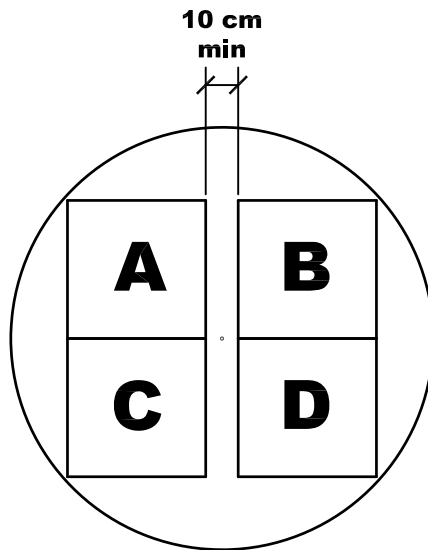

40 CM FACES

40 CM FACES

40 CM FACES

40 CM FACES

40 CM FACES

INDOOR TARGET ASSIGNMENTS BY TARGET TYPE SHOWN ON 52" BUTTRESSES

Revised Jan. 29, 2023

INDOOR TARGET ASSIGNMENTS BY TARGET TYPE SHOWN ON 52" BUTTRESSES