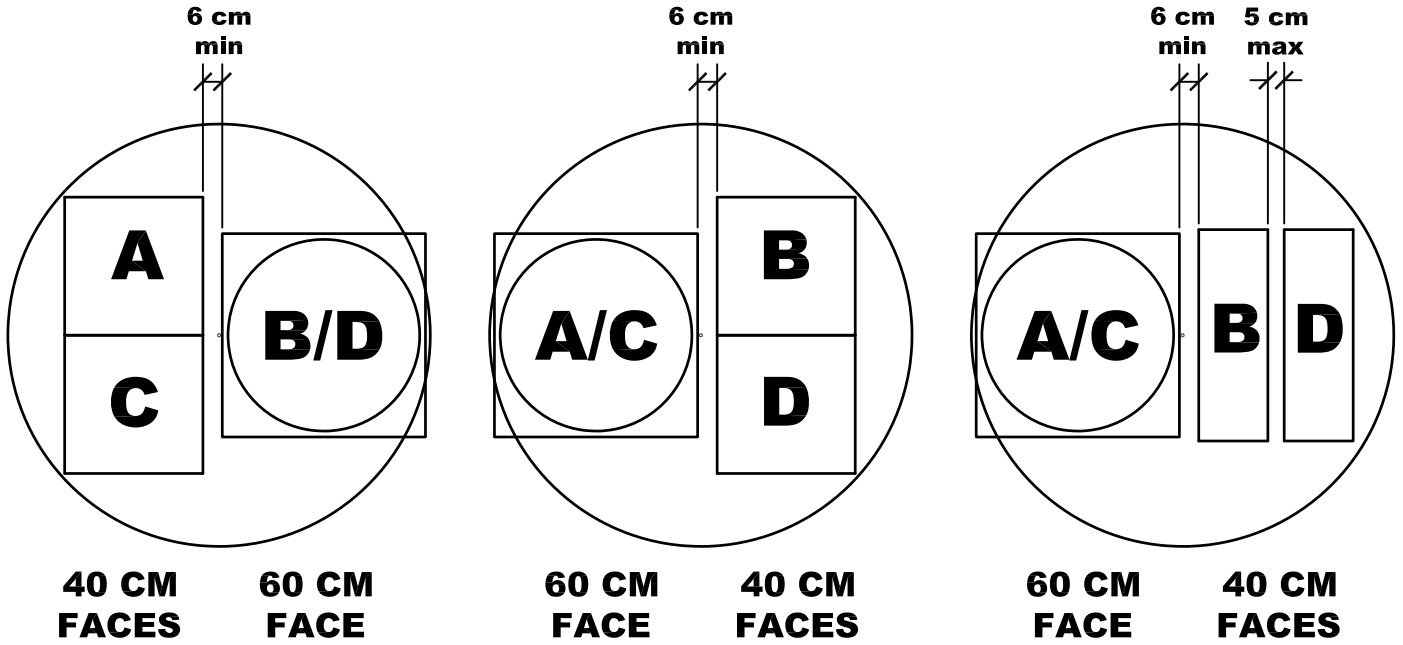

40 CM FACES

40 CM FACES

40 CM FACES

40 CM FACES

40 CM FACES

INDOOR TARGET ASSIGNMENTS BY TARGET TYPE SHOWN ON 52" BUTTRESSES

Revised Jan. 29, 2023

INDOOR TARGET ASSIGNMENTS BY TARGET TYPE SHOWN ON 52" BUTTRESSES